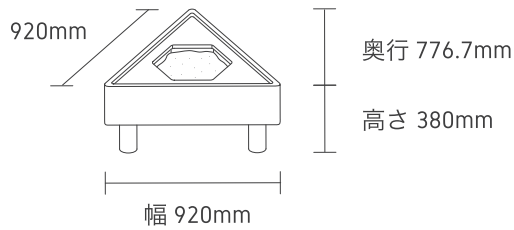

SUNABAKO

Design by Takasu Gaku Design and Associates Inc.

SIZE

ふたは全部で5種類

HOW TO USE

LAYOUT